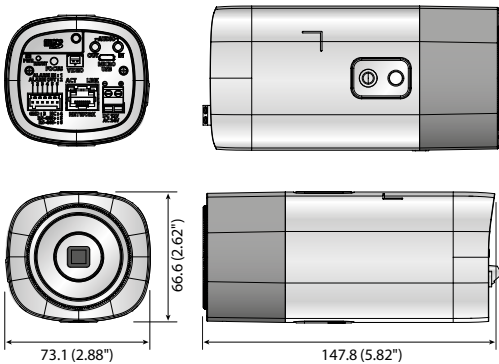

Dimensions

Unit : mm (inch)